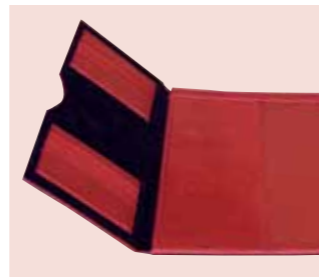

Art. 762

SERVIZIO SCRITTOIO 5 PZ | DESK SET 5 PCS

Composto da 5 pz: sottomano con p/cards f.to E/C - E/size 56x40 cm. + base p/oggetti + p/lettere + bicchiere p/penne + tagliacarte, confezione regalo.

Composed by 5 pcs: desk pad with pockets for cards + object holder + letter tray + pen cup + paper-knife, gift packaging.

■ rosso
red   ■ nero
black